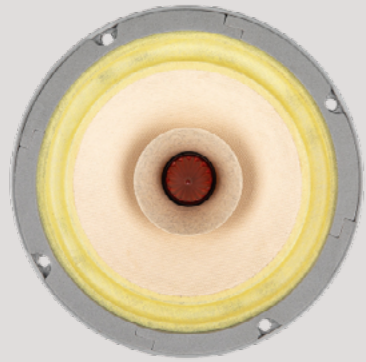

625 €

Silver 6

98.3 dBs.
6"

360 €

Always price per pair

New

Fast 6

96.6 dBs.
6.5"