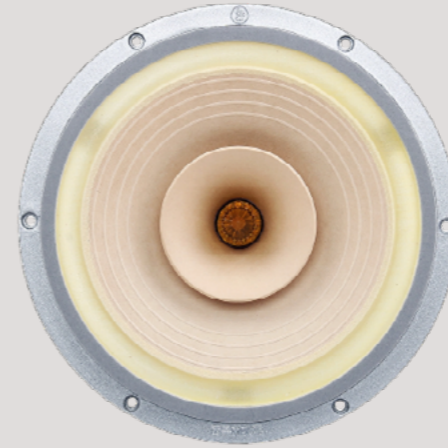

New

Fast 6

96.6 dBs.
6.5"

195 €

Fast-10

98.1 dBs.
10"

925 €

Fast-8

94 dBs.
8"

265 €

Fast-15

97.1 dBs.
15"

880 €

New