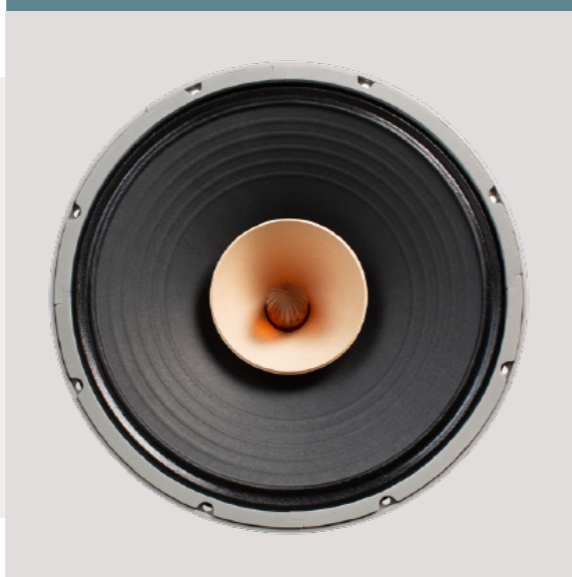

F-12

94.8 dBs.
12"

370 €