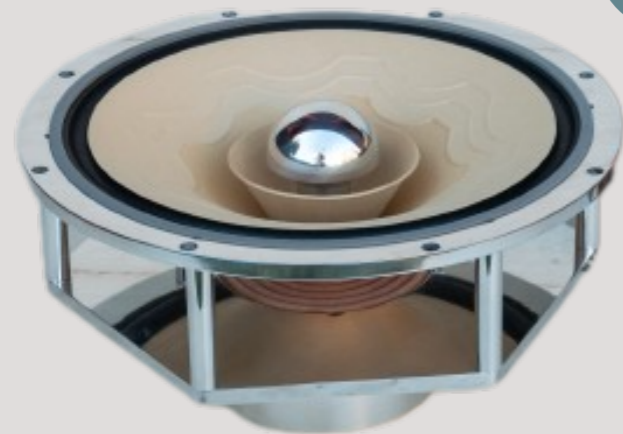

Platinum 15

99 dBs.
15"

3.600 €

Crystal 6

98.5 dBs.
6.5"

625 €

F-6

93.2 dBs.
6"